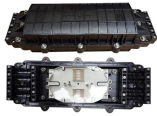

# **Fiber Fiber Terminal Box Flange Model**

## Fiber Fiber Terminal Box Flange Model

Optional flange or pigtail (if selected). Wide Compatibility: Compatible with SC, LC, and other standard fiber optic connectors. 4-Port Design: Supports up to 4 fiber connections with SC/LC adapters for ...

Our fiber optic terminal boxes come in various sizes and designs, including 2 ports, 4 ports, 8 ports, 16 ports, 24 ports, and 48 ports, providing flexibility for different applications.

FS provides Fiber Terminal Box, free & fast delivery, expert tech support, outstanding warranties.

4-port desktop fiber optic terminal box includes SC simplex adapters, 4-core single mode pigtails, and flanges. Ideal for FTTH, data center, and office cabling applications with tool-less installation and ...