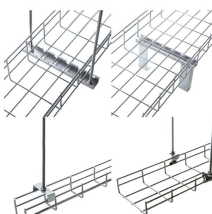

Our informative and experienced representatives are ready to assist you with any questions that you might have, regarding your fiber optic network. We offer a superior selection of quality products as ...