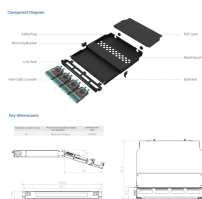

Our company only lists some of the technical parameters of the Optical Fiber Splice Closure/ Joint Box/ Joint Closure, we can produce different specifications according to customer needs.