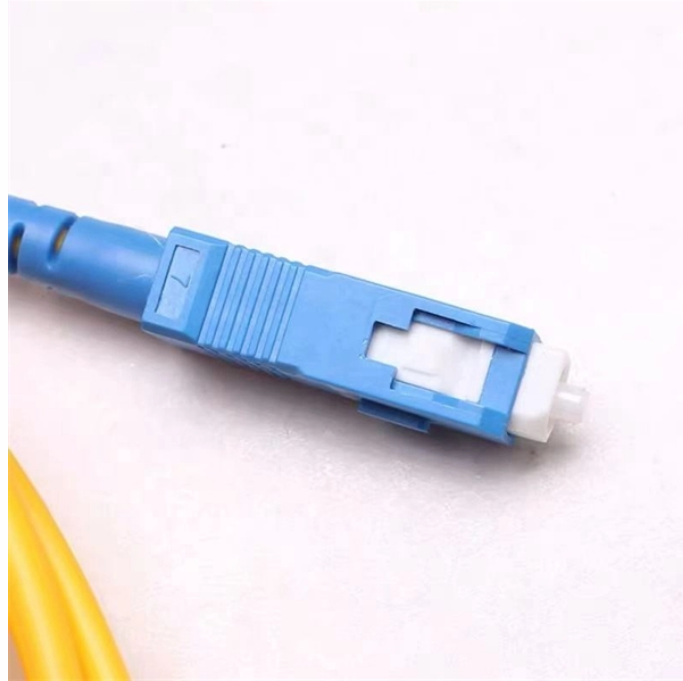

## Fiber Optic Cable Joint Box Ribbon

## Fiber Optic Cable Joint Box Ribbon

Following simple instructions, the breakout kit will firmly secure a cable to protect routing fibers to any needed splice tray or enclosure for splicing & transitioning to connectivity ports.

This fiber optic joint enclosure box plays a crucial role in maintaining the integrity and performance of fiber optic cables during splicing and jointing processes, especially where exposure to natural ...

Each 12-fiber ribbon in cable is routed into individual color-coded tubes for protection and transport into Clearview ® optimized products. The kit includes the cable body, breakout body and adhesive shrink ...