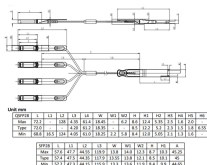

A pre-assembled terminal distribution box is an ideal supporting device for the wiring between optical nodes and terminal equipment in fiber optic transmission networks.

MR398-JB series fiber optic junction boxes are designed to join two fiber optic cables and environmentally protect the connection. The junction boxes are designed to seal the incoming cables ...

The 2 ports fiber optic junction box allows max 12 cores splicing and 1x8 splitting, Widely used in residential, business buildings for cable distribution.

Underground vaults are used to link fiber optic cables or power, communications cables placed inside innerduct conduit. Orders are by truckload, call for details. The standard is to place an underground ...