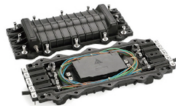

Fiber Optic Cable Pipe Insertion Tool

Fiber Optic Cable Pipe Insertion Tool

Designed for inserting and extracting fiber optic connectors in high-density patch panels. IET Series from Miller® is an innovative, industry-leading tool for today's engineers. Find your closest global distributor.

Designed for inserting and extracting fiber optic connectors in high ...

It has been designed to work with virtually all rectangular or square cross-section connectors, providing a positive grip on a connector without crimping adjacent fibers. Made in the USA. Fiber optic system ...

Engineered for inserting & extracting fiber optic connectors in high-density patch panels
Compatible with LC & SC simplex & duplex connectors, as well as MU, MT-RJ & similar types

Tackle fiber optic installations with comprehensive tool kits. Discover reliable solutions with precision tools for termination, splicing, testing, and more.