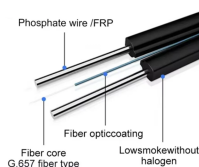

Fiber Optic Cable ST Terminal Box

Fiber Optic Cable ST Terminal Box

Water-proof, anti-rust design for outdoor uses. Easy installations: Ready for wall mount - installation kits provided. Lower Insert loss and easy splicing. Suitable for SC,FC, ST,LC,duplex and simplex both ...

At Fiber4u, we offer fiber optic termination boxes with options of 12 Port and 24 Port in SC, ST, LC, and other connector types. These boxes help maintain your network infrastructure in an organized and ...

The 8 ports terminal box supports a variety of front adapter panel, allowing termination of SC, LC, FC, and ST fiber optic connectors, and accommodates up to 8-core fiber connections.

Available for both 12-fiber and 24-fiber configurations, they fit into fiber optic enclosures and provide a reliable, organized solution for on-site fiber optic terminating.

Termination kit, combination ST, SC & Termini:
 This kit is used for placing (terminating) ST connectors, AMP Inc. SC connectors and termini (build to MIL-T-29504 or CID A-A-XX160) onto ...

It keeps your fiber distribution organized and maintains connection integrity when space is limited! This kind of fiber optic junction box with sufficient impact strength is fixed and easy to install in different ...