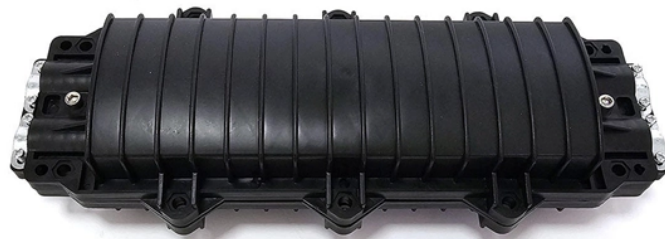

Fiber Optic Cable Splice Box Supply

Fiber Optic Cable Splice Box Supply

Amidst our wide selection of fiber optic based products, we offer a plethora of Fiber Splice Closures and Fiber Splice Enclosures to assist with your specialized application. Fiber Splice Closures provide the ...

FIBER SPLICE BOX The FSB series of indoor wall mount enclosures are designed for centralized splice-only applications. These boxes are well suited as optical cable splice collection points for DAS ...

These Fiber Optic Splice Enclosures come in both stock and customizable options. The stock enclosures are ready for quick shipment and are designed to fit standard configurations, offering ...

Why are mini fiber optic splice closures the top choice for engineering procurement? lightweight, durable, and offering incredible value [hard-core engineer"s perspective] why do 40+ ...