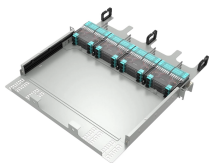

Fiber Optic Cable Splicing on Trays

Fiber Optic Cable Splicing on Trays

FNI-NG splice tray kits are available as optional accessories that allow splice trays to be added to existing FNI-NG series fiber NIDs. These splice trays are made of plastic, and are available equipped ...

Discover essential fiber optic splice tray solutions with our comprehensive guide, designed to route and protect fiber cables while ensuring optimal performance and durability.

12 Strand Fiber Optic Fusion Splice Tray for Fiber Optic Cable Splices | for Fiber Optic Enclosure | Pack of 4 Small Business Add to cart

OMC offers fiber splice tray and fiber optic tray solutions for secure cable management, easy installation, and reliable fiber organization.

Fiber Splice Trays provide complete protection for delicate stripped fibers and splices for all types of fiber cable designs. All trays accommodate a wide variety of fiber splice holders and feature a clear ...

Learn how Fiber Splice Trays organize and protect fiber optic splices. Discover their importance in maintaining network performance and reliability.

FiberMania splice trays ensure secure, organized fiber splicing for data centers, telecom, and outdoor networks. Durable, flexible, and easy to integrate.