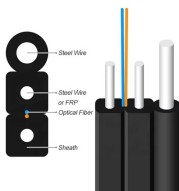

Fiber Optic Cable Tray Connection Plate

Fiber Optic Cable Tray Connection Plate

Fiber Splice Trays provide complete protection for delicate stripped fibers and splices for all types of fiber cable designs. All trays accommodate a wide variety of fiber splice holders and feature a clear ...

Apply to: connect three straight sections to make a tee in fiber routing systems.

Discover CommScope fiber splice trays, fiber optic splice trays, and a convenient fiber splice organizer. Organize fiber connections with ease.

Century Fiber Optics offer 3 splice tray sizes for every application. The pre-installed splice chip for fusion, mechanical or ribbon splicing offers even more options. The 7" trays hold up to 12 fibers with ...