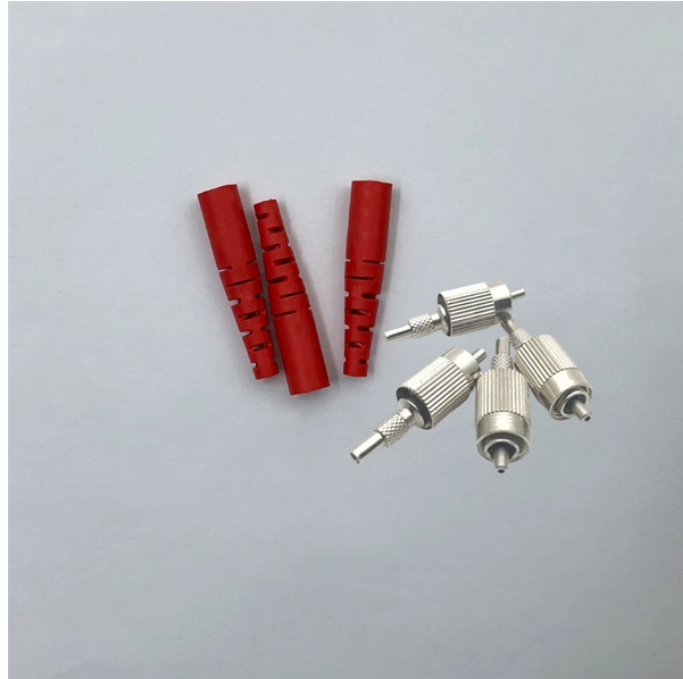

Fiber Optic Cable Tray Connection Plate

Fiber Optic Cable Tray Connection Plate

Fiber Splice Trays provide complete protection for delicate stripped fibers and splices for all types of fiber cable designs. All trays accommodate a wide variety of fiber splice holders and feature a clear ...

Apply to: connect three straight sections to make a tee in fiber routing systems.

Discover CommScope fiber splice trays, fiber optic splice trays, and a convenient fiber splice organizer. Organize fiber connections with ease.

Century Fiber Optics offer 3 splice tray sizes for every application. The pre-installed splice chip for fusion, mechanical or ribbon splicing offers even more options. The 7" trays hold up to 12 fibers with ...

- Terminate up to 36 LC Duplex connections - Holds Three Standard LGX Adapter Panels - 19" 1U Rack Mount, expandable mounting option to wide Racks - 13 3/4" deep. Slide rails allow smooth tray ...

Designed to route and protect fiber optic and high-performance copper cabling to and from network cabinets, distribution frames, and other terminal devices.