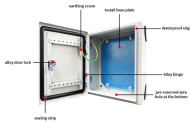

Browse our large selection of fiber optic pigtails and splice trays in multimode and single-mode fibers. Shop a variety of lengths and get bulk discounts!