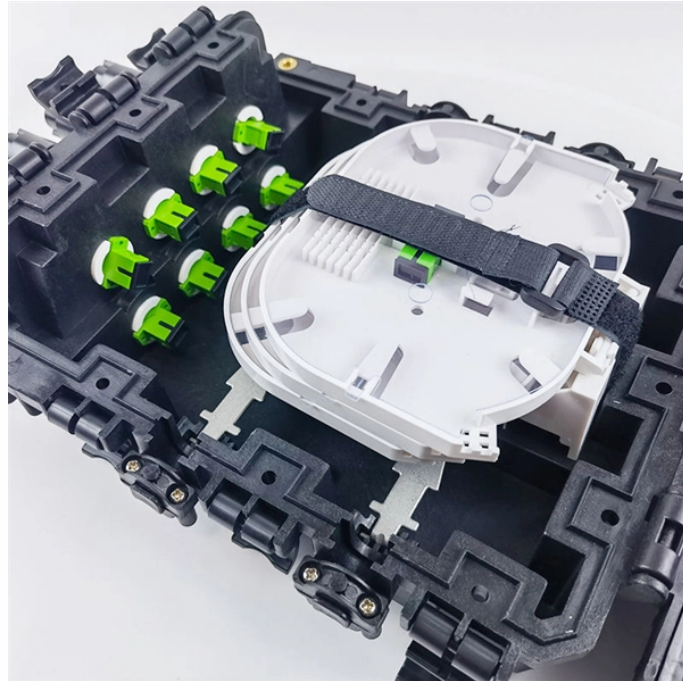

## Fiber Optic Cable in Junction Box

Underground vaults are used to link fiber optic cables or power, communications cables placed inside innerduct conduit. Orders are by truckload, call for details. The standard is to place an underground ...

A fiber optic junction box, also known as a fiber optic distribution box or termination box, is a protective enclosure that facilitates the connection and ...

A fiber optic junction box, also known as a fiber optic distribution box or termination box, is a protective enclosure that facilitates the connection and management of fiber optic cables.

A pre-assembled terminal distribution box is an ideal supporting device for the wiring between optical nodes and terminal equipment in fiber optic transmission networks.

6-Core FTTH Fiber Distribution Termination Box with 6 SC Adapters, IP65 Waterproof, Wall-Mount Enclosure for Residential/Commercial Fiber Optic Splicing & Management (with 6 SC Adapter)