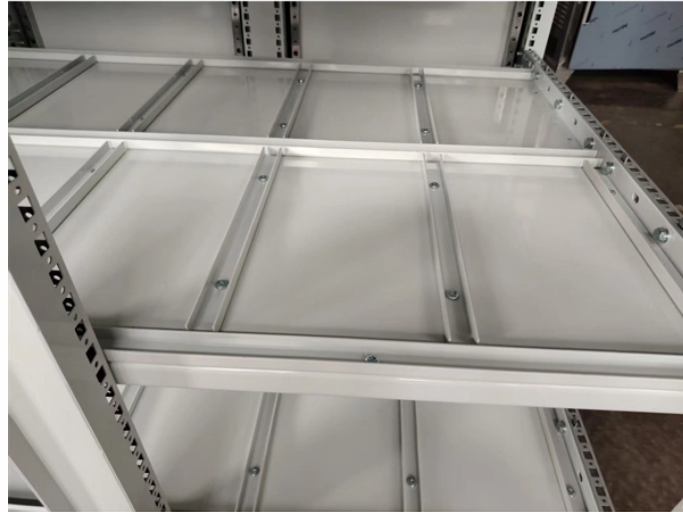

Fiber Optic Cap Junction Box