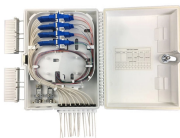

## Fiber Optic Distribution Box Waitbox

Fiber Optic Distribution Box, 6 Port Wall Mount Enclosure with 6 LC Duplex Adapters, Singlemode, FTTH, IP65 Waterproof Outdoor/Indoor Use - 8.27" x 5.31" x 1.57"

FTTH Terminal Box Fiber Optic Distribution Box  
Fiber to the home (FTTH) infrastructures make network organizers adopt powerful management and planning systems, FTTH termination box and Fiber ...

Explore our FTTH fiber boxes, including distribution boxes, termination boxes, wall outlets, and fiber access terminals. Ideal for residential, MDU, and commercial networks.