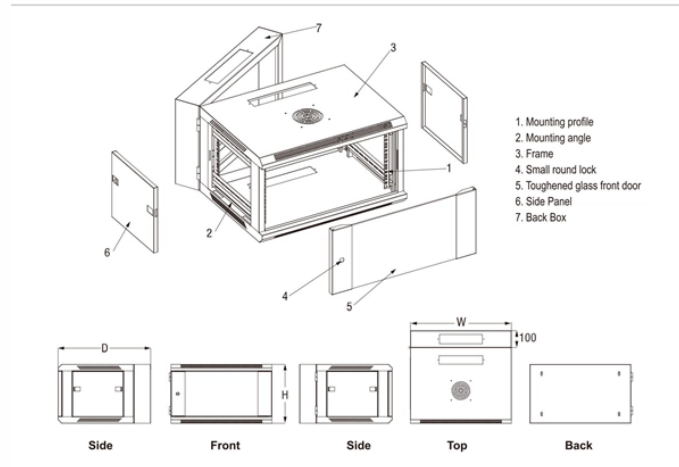

Fiber Optic Dual-Pass Connector

Fiber Optic Dual-Pass Connector

Mouser offers inventory, pricing, & datasheets for Duplex Fiber Optic Connectors.

Available in simplex and duplex styles, this connector features a push-pull connection design for quick patching of cables into rack or wall mounts. Utilize the reusable duplex holding clip to create duplex ...

Find the compact Fiber Adapter Panels you're looking for. Whether you need pass-through connections, front or rear-loading access, or other modular options.

The design of the MPO connector incorporates up to 48 fibers into a single connector housing, delivering high fiber density for space-constrained applications and simplifying system architecture by reducing ...