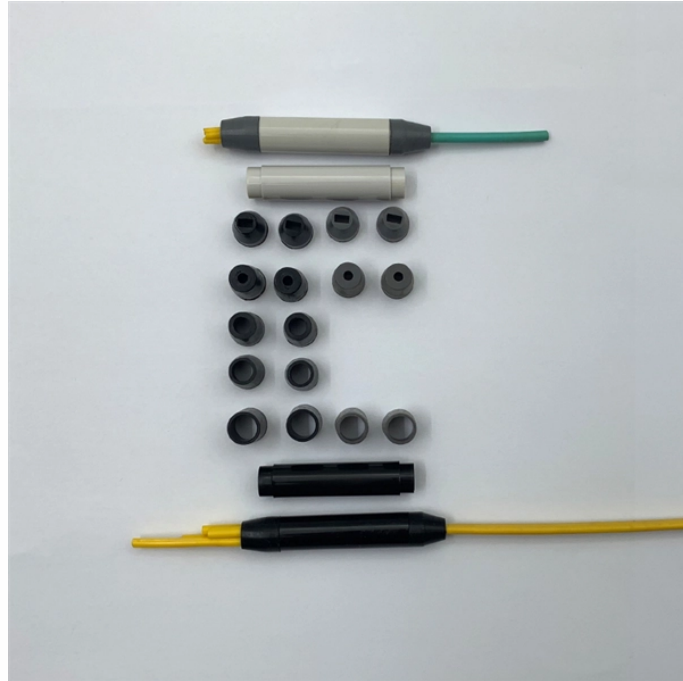

Fiber Optic Flange Coupler White

Fiber Optic Flange Coupler White

Get low-loss fiber optic adapters/couplers with good repeatability and durability for precisely mating two ends of a fiber optic cable. Multiple connector options available.

Extend your LC/SC Fiber Optic Cables length without replacing the original fiber cable. Durable and compact, high performance hybrid fiber optical adapter design with low insertion and return loss.

It can achieve conversion between fiber optics and standard SM1 threaded components, and can be used for coupling single-mode and multi-mode fiber couplers and other free space mechanical ...

Fiber Optic Connector Adapters Fiber optic connector adapters facilitate the interconnection of connectorized fiber optic cables. Most commonly, they provide for interconnection of cables having ...

The compact design and corrosion-resistant body of our fiber optic adapters allow for a reliable and long-lasting connection for multiple optic cables.