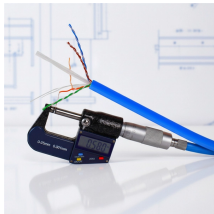

Learn how the Cisco® solution of panel and cable assemblies offers a versatile solution for any breakout from 4x10 Gbs to 400 Gbs native. The panels are compatible for Top of Rack (ToR), ...