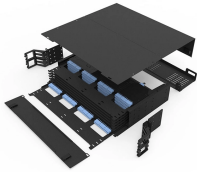

GDR Telecom Site Energy Systems

Fiber Optic OM5 Color

Fiber Optic OM5 Color

Core size and jacket color help identify fiber types. OM1 and OM2 have orange jackets. OM3 and OM4 are aqua, and OM5 is lime green. Use OM3, OM4, or OM5 for faster connections. ...