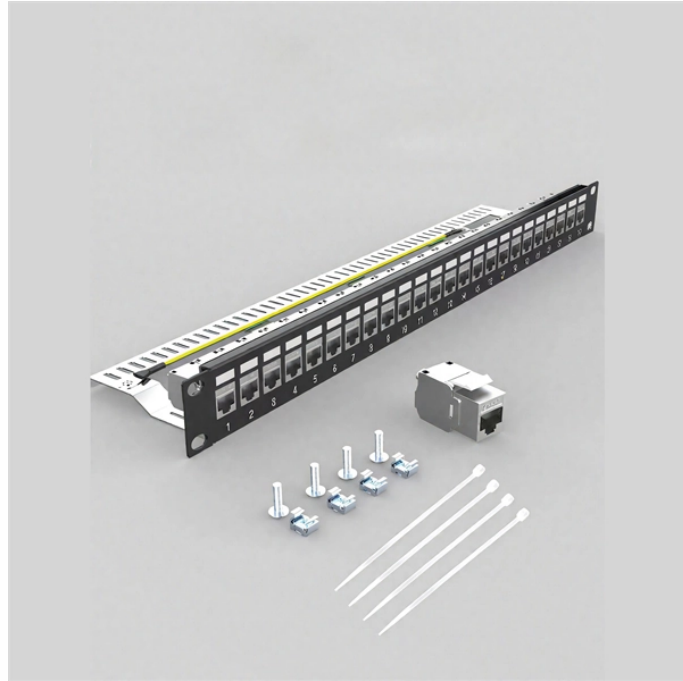

Fiber Optic Patch Cord Brand Selection