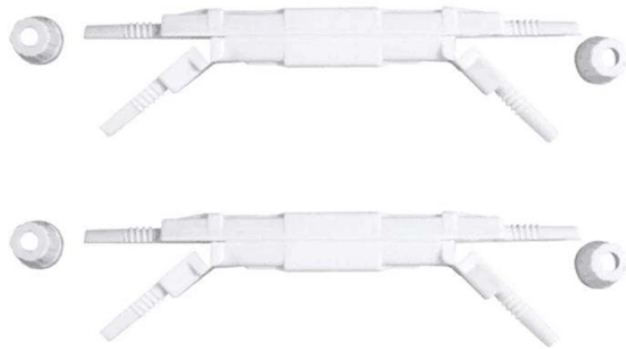

# Fiber Optic Patch Cord SC-SC Red

## Fiber Optic Patch Cord SC-SC Red

We supply patch cords in single mode and multi-mode options. The most common fiber connector types are LC, SC and ST - Primus Cable.

Shuttered SC patch cords are carefully designed to provide an intuitive visual (red) indicator for proper connection to the low-profile wall plate with shuttered adapter.

They are available in multimode (OM1, OM3, OM4, OM5) and single-mode (OS2) fiber types, with a range of SC, ST and LC connectors. Our premium option offers low insertion loss and custom length ...

With SC to SC termination, this high quality fiber optic patch cable is specifically designed for ethernet, multimedia, or communication applications. The SC connector features a push-pull locking system.