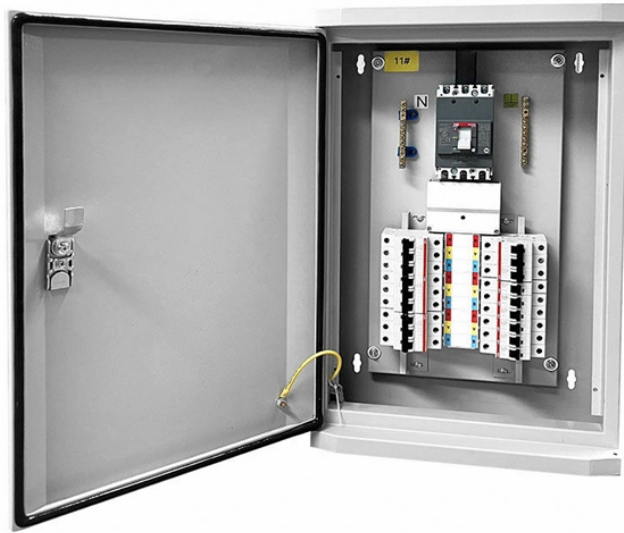

Fiber Optic Patch Cord SC-SC Self-operated

Fiber Optic Patch Cord SC-SC Self-operated

SC-SC Fiber Optical Patch Cord / SC Fiber Pigtail. ✓
0.9mm, 2.0mm and 3.0mm cable optional. ✓
Compliant with Telcordia GR-326-Core, TIA/EIA and
IEC61300. ✓ 100% optic test (Insertion Loss & ...

Shop high-performance SC to SC single mode fiber
patch cables. Find OS2 rated options for data
centers, telecom, and enterprise networks on
Amazon.

Mouser offers inventory, pricing, & datasheets for
Patch Cord SC Duplex Fiber Optic Cable
Assemblies.

SC SC Fiber Patch Cables Singlemode / Multimode,
OM1 OM2 OM3 OM4 OS2, OFNP OFNR, SC/SC
Plenum Patch Cables, SC/SC Indoor/Outdoor Patch
Cables, Free Shipping.

This provides an ideal fiber cabling solution with a
highly competitive price for users in data
communication and telecommunication networks.
This LSZH fiber patch cable can replace PVC ...