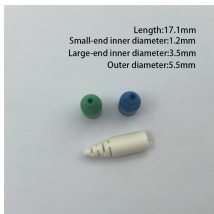

Find your fiber optic photoelectric sensor easily amongst the 34 products from the leading brands (BANNER, Pepperl+Fuchs, Azbil, ...) on DirectIndustry, the industry specialist for your professional ...

Learn all about various sensors—including fiber optic sensors, photoelectric sensors, laser sensors, and contact sensors—with detailed information on measurement principles and applications.

Shop fiber optic sensors at AutomationDirect. Your source for high quality Photo Sensors, Fiber Optic Sensors and Cuttable Optic Fibers at low prices.