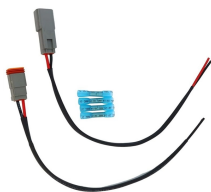

**LARGE CAPACITY STORAGE:** The Optical Fiber Splice Box is designed to neatly store fiber connectors and remaining fibers. The storage disc capacity can be adjusted according to the number ...

Fiber splice horizontal enclosure includes 6 trays and accommodates up to 288 ...

Secure your fiber connections with our IP68 Waterproof Fiber Optic Splice Enclosure. Holds up to 96 cores!

Fiber splice horizontal enclosure includes 6 trays and accommodates up to 288 fiber cables for outdoor use. Rated IP68 for protection from dust and water up to 1.5 m.

1688 procurement mini fiber optic splice closure, ip68 waterproof, available in 4/8/12 fiber options. ideal for ftth, low-voltage wells, home and office wiring. wholesale prices available for ...

Engineered with premium PC+ABS materials, it combines fiber splicing, optical splitting, centralized storage, and cable management capabilities for streamlined network deployment. The integrated 1:8 ...

High-performance fiber optic splice closure for overhead, duct, and buried installations. Features IP68 protection, reusable design, and 144-core capacity. Ideal for reliable optical fiber connection and ...