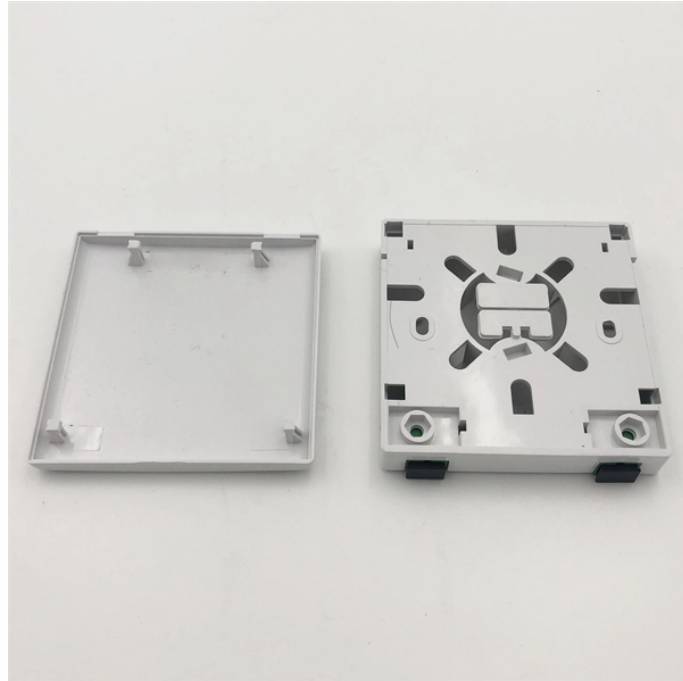

Fiber Optic Switch 10poE

Fiber Optic Switch 10poE

Buy fiber network switches to extend ethernet network over fiber. Order Versitron high speed fiber optic network switches for fiber optic switches application. Our ethernet network switches are best for ...

FIBER TO POE CONVERTER: Support converting Optical Ethernet signal into electrical Ethernet signal with PoE, featuring a 10GBASE-X SFP+ interface 10 GIGABIT ETHERNET PORT: Provide ...

Faster replacement and priority support, covered for 5 years. 1U, professional-grade 10-port, Layer 3 Etherlighting™ PoE+++ switch with (10) 10 GbE and (2) 10G SFP+ ports.

Configurable Gigabit Layer 3 switch with auto-sensing 802.3at PoE+. It offers (12) 2.5G RJ45 Ethernet ports, (12) 1G RJ45 Ethernet ports, and (2) 10G SFP+ ports, providing 2.5G PoE links to your WiFi 6 ...

OmniConverter PoE Switches feature one or two fiber uplink ports and up to eight power-sourcing 10/100/1000 RJ-45 ports, or 2x 10/100/1000 and 2 x 100M/1G/2.5/5G/10G Multigigabit RJ-45 ports, ...

FIBER MEDIA CONVERTER - Convert 10GBASE-X SFP+ fiber to ethernet. 10G SPEED - for both fiber and Ethernet, Cat6a/Cat7 cables is required. Also compatible to 100M/1G/2.5G/5Gbps.