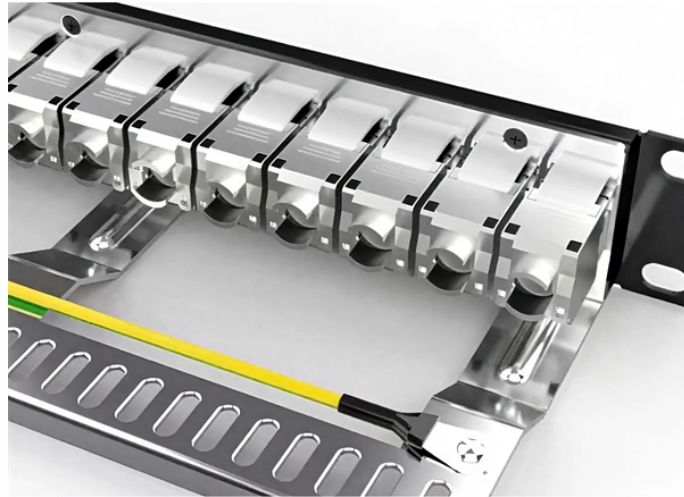

Fiber Optic Terminal Box 24-Core Rack-Mounted FC Interface

Fiber Optic Terminal Box 24-Core Rack-Mounted FC Interface

Ideal for high-density fiber optic networks, ensures signal transmission and easy maintenance.
[DURABLE AND PROTECTIVE DESIGN] Constructed of cold-rolled steel with electrostatic spraying, ...

Corning has a wide variety of hardware solutions to choose from to fit your cabling needs. Choose from racks, panels, modules, splice trays, ethernet fiber switches and other structured cabling components.

Rack mount serial dustproof cover optical fiber terminal box can be applied in the storage of indoor optical cable, distribution and terminal of various optical fiber system.

The 24-FC Fiber ODF Rack Mount Distribution Box is a compact, rack-mountable optical distribution frame designed for up to 24 fiber terminations using FC ...

It is with standard 19 inch size and properly designed to control the bend radius of the cable inside the enclosure to avoid extra optical loss. This frame is ideal for indoor fiber optic cables connection ...