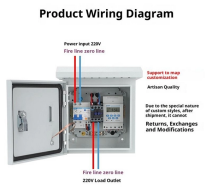

This 4-port fiber optic termination box from Bojan is fully equipped to handle SC, FC, or LC adapters, offering versatility for various connection needs. Engineered for durability and easy installation, it ...

The 4 port FTTH termination box is a professional enclosure designed to provide a reliable and efficient fiber termination solution for indoor fiber-to-the-home applications.

4 Core FTTH Fiber Distribution Box, 4 Port Fiber Distribution Box Splitter Box, for SC, FC, E2000 Adapters Add to cart Fiber Optic Terminal Junction Box 2 Ports Fiber Panel Desktop Box for FTTH, ...