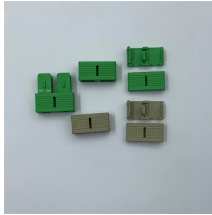

Fiber Optic Terminal Box 4-Port 8-Core Desktop Fully Equipped

Fiber Optic Terminal Box 4-Port 8-Core Desktop Fully Equipped

LoRa handheld portable base station

Hey everyone, still struggling with those messy fiber optic cables at home? this heavy-duty fiber terminal box, featuring 4 cores and 8/12 ports in a desktop, fully-equipped design with sc/fc connectors and ...

This 4-port fiber optic termination box from Bojan is fully equipped to handle SC, FC, or LC adapters, offering versatility for various connection needs. Engineered for durability and easy installation, it ...

The 4 port FTTH termination box is a professional enclosure designed to provide a reliable and efficient fiber termination solution for indoor fiber-to-the-home applications.

4 Core FTTH Fiber Distribution Box, 4 Port Fiber Distribution Box Splitter Box, for SC, FC, E2000 Adapters Add to cart Fiber Optic Terminal Junction Box 2 Ports Fiber Panel Desktop Box for FTTH, ...

Desktop Terminal Box Desktop fiber optic terminal box supporting 4 to 12 ports with SC, LC, FC, or ST adapters. Designed for office desktops, workbenches, and equipment rooms where wall mounting is ...