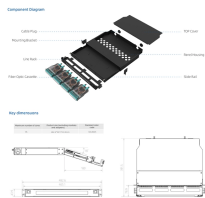

4 Port Fiber Termination Box is designed for FTTH (Fiber to the Desktop) system applications. The 4-core fiber termination box provides a stable, protective joint between optical cable and distribution ...