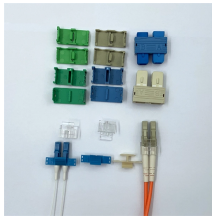

FTTH Terminal Box Fiber Optic Distribution Box
Fiber to the home (FTTH) infrastructures make network organizers adopt powerful management and planning systems, FTTH termination box and Fiber ...

6-Core FTTH Fiber Distribution Termination Box with 6 SC APC Adapters, IP65 Waterproof, Wall-Mount Enclosure for Residential/Commercial Fiber Optic Splicing & Management (with 6 APC Adapter)

This category includes our Fiber Optic Termination Enclosures and Fiber Optic Adapter Panels. Our LGX Chassis Fiber Optic Enclosures are made in the USA, with options including heavy gauge steel ...

Charles offers a comprehensive lineup of fiber terminals designed to provide the industry's highest degree of flexibility in fiber types, adapters and splicing methods supported.