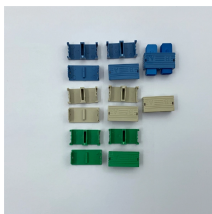

This category includes our Fiber Optic Termination Enclosures and Fiber Optic Adapter Panels. Our LGX Chassis Fiber Optic Enclosures are made in the USA, with options including heavy gauge steel ...