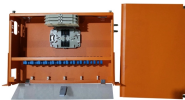

Water-proof, anti-rust design for outdoor uses. Easy installations: Ready for wall mount - installation kits provided. Lower Insert loss and easy splicing. Suitable for SC,FC, ST,LC,duplex and simplex both ...