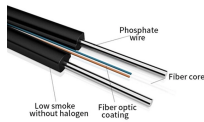

Explore reliable optical fiber splice closures for network deployment. Our closures prioritize reliability, installability, and flexibility.