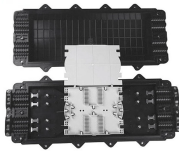

It integrates fiber splicing, splitting, distribution, storage, and cable connection into one unit, providing solid protection and efficient management for building reliable FTTH networks.