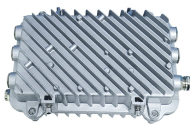

FiberInBox provide FIB Connector Boot FC 2.0mm Red - 25 Pack w/ good price & quality! Contact Now! Free Shipping!