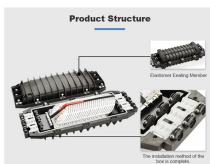

Indoor 4-Port Metal Fiber Optic Wall Mount Terminal Box - Black PP-F1512-BK Add to cart Quick view Indoor 16-Port Metal Fiber Optic Wall Mount Terminal Box - Black PP-F1520-BK Add to cart Quick ...