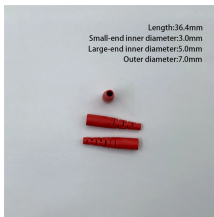

The 2 ports fiber optic junction box allows max 12 cores splicing and 1x8 splitting, ...

It is widely used for FTTx cabling of optical fiber and cable, providing an ideal solution for the construction of entry terminals, telecommunications cabinets, cross connections, computer rooms ...