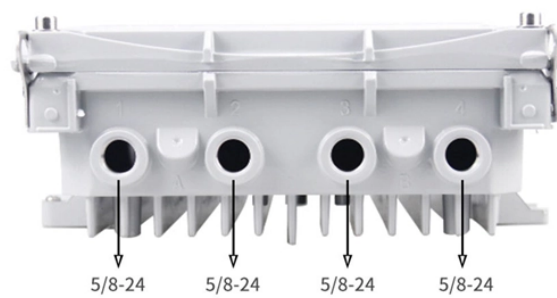

Fiber optic box FC interface

Fiber optic box FC interface

High-precision Fiber Optic Connectors and Zirconia Ceramic Ferrules for superior network termination. Shop widely used types (SC, LC, FC, ST) and termination kits suitable for Single-mode and Multi ...

The fiber optic terminal box is designed for FTTx applications, accommodating at least 4-16 users. It provides ample space for splicing, splitting, storage, and cable management. Suitable for both indoor ...

Buy the HAILE 8 Optical Fiber Termination Box P1-8-FC for secure, efficient fiber optic cable management. Features 8 FC ports, pigtail splice capability, and durable design. Ideal for telecom, ...

The FC connector is a fiber-optic connector with a threaded body, which was designed for use in high-vibration environments. It is commonly used with both single-mode optical fiber and polarization ...

6-Core FTTH Fiber Distribution Termination Box with 6 SC Adapters, IP65 Waterproof, Wall-Mount Enclosure for Residential/Commercial Fiber Optic Splicing & Management (with 6 SC Adapter)

First developed by Hitachi in Japan, the FC connectors is a standardized fiber optic connector typically used in single mode fiber optic transmission systems.