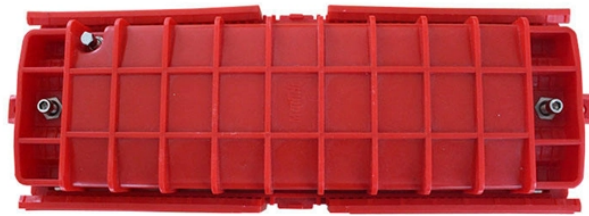

Fiber optic cable ATF-1001

Fiber optic cable ATF-1001

Designed with unique compact housing and 1000 meters of fiber, this launch cable ...

Made with distinctive compact housing and 1000 meters of fiber, the Jonard FLC-1001 launch cable is perfect for eliminating dead zones in reflectometric tests using an OTDR.

FLC-1001 is a single mode fiber optic launch cable designed with unique compact housing and 1000 meters of fiber, this launch cable is perfect for eliminating dead zones in reflectometric tests using an ...

Singlemode Fiber Optic Launch Cable, 1000m SC/UPC-LC/UPC Designed with unique compact housing and 1000 meters of fiber, this launch cable is perfect for eliminating dead zones in reflectometric tests ...

For further technical details, please refer to the data sheet.

Designed with unique compact housing and 1000 meters of fiber, this launch cable is perfect for eliminating dead zones in reflectometric tests using an OTDR. This launch.