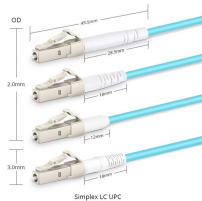

This 4 port indoor fiber termination box is designed for FTTH applications, providing a reliable and efficient solution for fiber termination, splicing, and cable management.