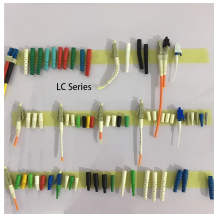

Fiber optic cable on a pickup truck

Fiber optic cable on a pickup truck

Fibertronics, Inc., based in Melbourne, Florida, manufactures MPO trunk cables and MPO multi-fiber trunk cables. These cables can be customized with any fiber mode, fiber count, and tailored cable ...

Yes, you can drive over fiber optic cable, but it must be properly installed and buried or reinforced. Fiber optic cables are designed to withstand the weight of vehicles when installed correctly.

Turn your current work truck into a fully equipped fiber splicing station. The Pelsue Truck Insert bolts through the bed of any 3/4-ton full-size pickup with an 8-foot bed — countertop, cabinetry, LED ...

Check out past Fiber Optic Cable Splicing builds from Dur-A-Lift. See how our customized builds are designed to support safe, efficient splicing work.

Versalift cable placer bucket trucks are purpose-built for the construction, repair, and maintenance of telecommunications lines. Designed with stability, safety, and operator comfort in mind, they help ...