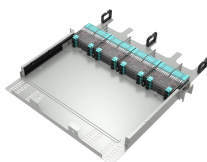

Fiber optic cable single-mode dual-core 25 meters

Fiber optic cable single-mode dual-core 25 meters

Singlemode - 9/125 Singlemode OS2 Fiber Cable is used for high speed fiber optic networking, excellent for retaining light pulse fidelity over long distances, high bandwidth.

This high-quality single-mode fiber optic patch cable is specifically designed using SMF-28e fiber for ethernet applications. Each connection has great durability and is resistant to pulls, ...

The OS2 Duplex Single Mode LC/LC 9/125 Fiber Optic Cable is a high-performance networking solution designed for long-range, high-speed data transmission.