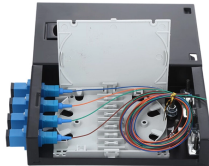

1ft Fiber Optic Adapter Cable LC (Male) to ST (Female) Singlemode 9/125 Duplex $16.55