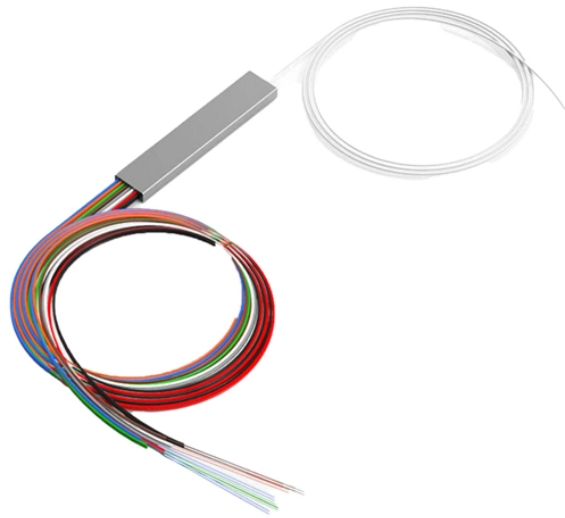

## Fiber optic cable splicing box

## Fiber optic cable splicing box

These aluminum enclosures are designed for high-density splice storage, with emphasis on proper fiber management and versatility of cable port seals and cable tie-down features. FSB enclosures can be ...

Fiberlink provides fiber optic splice box products for FTTH solution, including fiber terminal box, fiber splice enclosure, optical distribution box.

Explore reliable optical fiber splice closures for network deployment. Our closures prioritize reliability, installability, and flexibility.

Fiber splice enclosure box is used for aerial, strand-mount FTTH "tap" locations where drop cables are spliced to distribution cables. There are mainly two types of fiber optic cable joint box available in ...