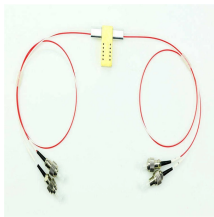

## Fiber optic cable splicing box

## Fiber optic cable splicing box

These aluminum enclosures are designed for high-density splice storage, with emphasis on proper fiber management and versatility of cable port seals and cable tie-down features. FSB enclosures can be ...

Fiber splice enclosure box is used for aerial, strand-mount FTTH "tap" locations where drop cables are spliced to distribution cables. There are mainly two types of fiber optic cable joint box available in ...