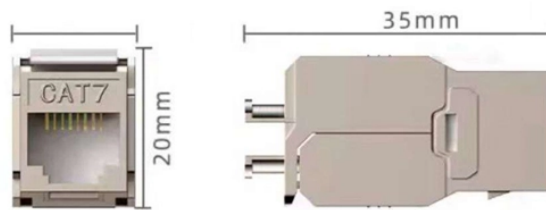

Fiber optic connectivity testing device

Fiber optic connectivity testing device

Shop fiber optic test and installation equipment, including OTDRs, OLTS certifiers, fusion splicers, and fiber cable assemblies for professional network work.

The device tests fiber activity, polarity, and connectivity without requiring setup or interpretation. It runs on two AAA batteries and automatically powers off after five minutes to ...

Fiber optic connector inspection probes are fully automated tools that use light pulses to assess the connectivity and continuity of fiber optic end faces and bulkheads.