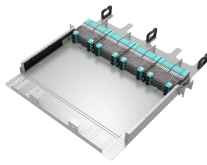

Fiber distribution box is suitable for the wiring connection of optical cable and optical communication equipment, through the adapter in the wiring box, the optical jumper leads the optical signal, and ...

Explore our FTTH fiber boxes, including distribution boxes, termination boxes, wall outlets, and fiber access terminals. Ideal for residential, MDU, and commercial networks.

Choose MellaxTel for custom Fiber Optic Distribution Boxes - pre-installed or not. With in-house production of patch cords, pigtails, adapters, and splitters, we give you full control and flexibility to ...

Built to meet the rising demand for high-speed connectivity, this optical fiber distribution box is designed to streamline cable management and ensure optimal network performance in both residential and ...

Fiber Optic Distribution Box, 6 Port Wall Mount Enclosure with 6 LC Duplex Adapters, Singlemode, FTTH, IP65 Waterproof Outdoor/Indoor Use - 8.27" x 5.31" x 1.57"

Fiber Optic Distribution Boxes (FDBs) are crucial components in fiber optic networks, serving as junction points for distributing and terminating optical signals. They provide a protective enclosure for fiber ...