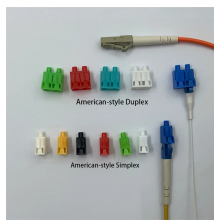

## Fiber optic flange connector SC single-mode dual-fiber

Upgrade your fiber optic connections with our SC Fiber Adapter. Efficient and reliable network performance with the flange design. Upgrade with HOLIGHT today!

Adapter SC/APC Duplex Single Mode OS2 Fiber Optic with Flange. The SC is a snap-in connector which also features a 2.5mm ferrule much like the ST connector and is known for its excellent ...

High-precision Fiber Optic Connectors and Zirconia Ceramic Ferrules for superior network termination. Shop widely used types (SC, LC, FC, ST) and termination kits suitable for Single-mode and Multi ...

The FOA-975 is a high-quality fiber optic coupler in a SC footprint which allows for use in a variety of panel layout configurations, and features a mounting flange for permanent installations.

Each SC Duplex fiber optic adapter can support two optical ports. It consists of Zirconia ceramic alignment sleeve that can provide precise alignment with the SC fiber optic connector connected to ...