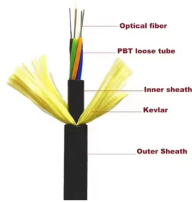

Fiber optic module with switch

Shop DigiKey's large in-stock selection of Fiber Optic Switches, Multiplexers, Demultiplexers. View inventory, pricing and order now for same day shipping!