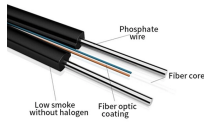

## Fiber optic patch cord finished product FC-SC

## Fiber optic patch cord finished product FC-SC

We supply patch cords in single mode and multi-mode options. The most common fiber connector types are LC, SC and ST - Primus Cable.

Get low-loss fiber patch cables & cords with various connector options that support fiber optic cabling up to 400G. 100% tested. Customized cables available.

Corning offers the most complete line of connectors and factory-terminated cables, from single-fiber patch cords to high-fiber-count assemblies.

Fiber Patch Cables, Multimode & Singlemode Duplex Fiber Optic Cables, Secure Order Fiber Patch Cords, Preferred Mil. Edu. Gov. Pricing, Same Day Shipping From CA USA, Verified Reviews

Corning offers the most complete line of connectors and factory-terminated cables, from single-fiber patch cords to high-fiber-count assemblies.

Fiber Optic Patch Cables Buy Amphenol Fiber Optic Patch Cables Factory-Direct from Cables on Demand! With 4 decades of fiber optic interconnect manufacturing experience, our optical assembly ...