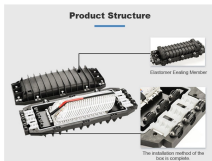

Leviton fiber optic patch cords meet or exceed industry standards to make sure you get the performance you expect. They are available in multimode (OM1, OM3, OM4, OM5) and single-mode (OS2) fiber ...