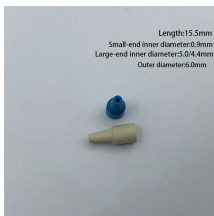

Explore fiber optic patch cords for telecom, data centers, and FTTH. From LC/SC to MPO/MTP and armored jumpers, ZION Communication offers high-quality, customizable fiber patch ...