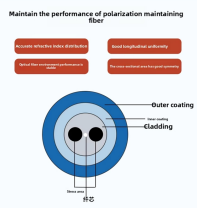

Fiber optic patch cords single-mode multi-mode single-core dual-core

✓ IP65/IP55 OUTDOOR CABINET

✓ WATERPROOF OUTDOOR CABINET

✓ 42U/27U

✓ OUTDOOR BATTERY CABINET

Fiber optic patch cords single-mode multi-mode single-core dual-co

Learn about fiber patch cables, their types (single-mode vs multimode), connectors (LC, MPO, MDC/CS), and use cases in data centers. Includes FAQs.

This post provides a introduction to fiber optic patch cord types, and several popular Gcabling optical patch cables.

Find out how to choose between single mode patch cord, lc lc single mode, sc lc single mode, and duplex OM3 multimode fiber for reliable network connections.

Discover the complete guide to fiber patch cord types, including single-mode and multimode, LC/SC/MPO connectors, and ruggedized cables for FTTH, FTTA, and data centers. ...

This comprehensive guide breaks down everything you need to know about fiber patch cords: from their core definition and key types to expert selection criteria tailored to different applications.

PPC offers a selection of single-mode and multi-mode fiber patch cords. Each patch cord is 100% hand-tested and guaranteed with individual labeling. They exceed fiber optic industry standards and are ...