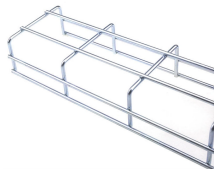

Fibertronics, Inc. provides compatible fiber optic patch cables to use with our various patch panel kits. We also offer various cleaning tools to keep your equipment performing at its best. Contamination ...