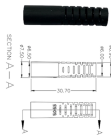

Fiber optic patch panel 12-core flange

Fiber optic patch panel 12-core flange

It is with standard 19 inch size and properly designed to control the ...

Mesh door/glass door optional

Sp-601 glass door Sp-602 mesh door

Explore fiber patch panels for network infrastructure. Find LC, SC, and ST connector options for your telecommunications or data center needs.

It is with standard 19 inch size and properly designed to control the bend radius of the cable inside the enclosure to avoid extra optical loss. This frame is ideal for indoor fiber optic cables connection ...

Fibertronics, Inc. provides compatible fiber optic patch cables to use with our ...

The frame box has cable fixed press block, reinforced core, fixing device, 24 molten core fiber blanks, coiling device. All connecting rack adopts sealed rubber entrance.

12 core fiber optic patch panel with SC simplex adapters and durable cold roll steel construction for reliable fiber splicing and management.

12 core fiber optic patch panel featuring SC simplex adaptor and pulling drawing type, ideal for telecom and data center networks.