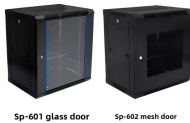

Fiber optic patch panel 12-core flange

Fiber optic patch panel 12-core flange

It is with standard 19 inch size and properly designed to control the ...

Mesh door/glass door optional

Sp-601 glass door Sp-602 mesh door

Explore fiber patch panels for network infrastructure. Find LC, SC, and ST connector options for your telecommunications or data center needs.

It is with standard 19 inch size and properly designed to control the bend radius of the cable inside the enclosure to avoid extra optical loss. This frame is ideal for indoor fiber optic cables connection ...