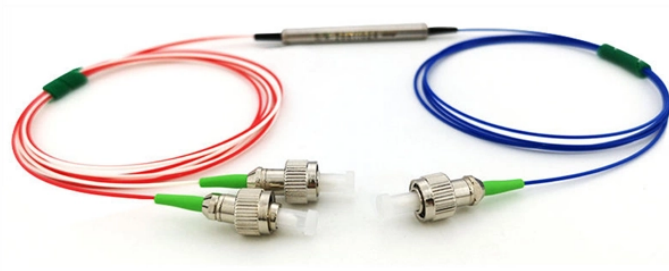

Fiber optic patch panel with 24 ports and 24 cores

Fiber optic patch panel with 24 ports and 24 cores

Description Rack mounted patch panel is designed for fiber connection and distribution of backbone fiber cable; it is suitable for fiber splicing, storage and protection.

Nexconec sliding patch panel accepts 24 adapters SC Simplex or LC Duplex within 1U space. The panel can be pre-loaded completely with the required adapters or pre-loaded with pigtailed and splice ...

The 1U fiber enclosure delivers excellent fiber termination, splicing, and patching management, making it an ideal solution for FTTH, FTTB, data centers, and telecom networks.

American Tech Supply carries ICC's 24 port fiber optic patch panel which comes loaded with 24 SC's adapters and ICC 24 port fiber optic patch panel can also be loaded with either 24 ceramic or metal ...

Description Rack mounted patch panel is designed for fiber connection and distribution of backbone fiber cable; it is suitable for fiber splicing, storage and ...

The Centrix™ System is a high-density fiber management system that provides a balance of industry-leading density with innovative jumper routing. The system can be deployed in multiple applications ...