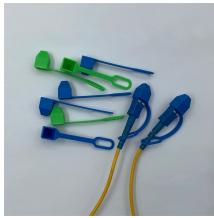

Fiber optic patch panels all include pigtailed

Fiber optic patch panels all include pigtailed

LC-OM3 12 Duplex 24 Port Fiber Enclosure Box - 1 RU Rack Mount Multimode LC-UPC Kit for 19" Racks - Includes Splice Trays, OM3 Pigtailed Fiber Optic Cables, and LGX Loaded Patch Panel

Choosing the right fiber assemblies for a data center, campus, or enterprise closet matters more than most people realize. The difference between patch cords, trunk cables, and pigtailed is not just ...

Browse technical details and product comparisons for fiber patch cord accessories—adapters, loopbacks, attenuators, and patch panels. Ideal for installers, data centers, ...

Learn how to pick the right fiber optic patch cord or pigtail. Avoid installation errors. Based on 12+ years of field experience. Step-by-step guide with real examples.

We offer pre-configured 1RU and 2RU patch panels that come with loaded adapters, paired with pigtails and splice sleeves. Our 1U patch panel kits include pigtails ranging from 6 to 36 ports, supporting ...