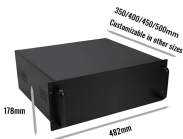

Overview of Fiber Optic Splitters A fiber optic splitter, also known as an optical splitter or a beam splitter, is a passive optical device that can split a single optical signal into two or more separate output signals.