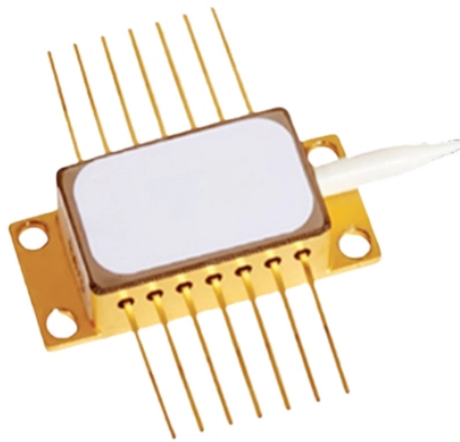

Fiber optic splice box fiber splicing and coiling

Fiber optic splice box fiber splicing and coiling

Learn how to perform mechanical fiber cable splicing inside fiber enclosures using fiber splice trays. This step-by-step guide covers fiber preparation, alignment, splicing, protection, and ...

In this guide, we cover the basics of fiber optic splicing, how to perform splicing using two different methods, and finally some best practices to perform good fiber splicing.

The ribbon splice configuration utilizes the base of the enclosure as the splice tray; maximizing technician access to the splicing area and providing the full enclosure footprint for ribbon routing and ...

The FIMP-M splice box, compactly sized at 115 x 61 x 113 mm, offers a versatile and efficient solution for fiber optic connectivity. This splice box is equipped to accommodate a range of couplings, providing ...